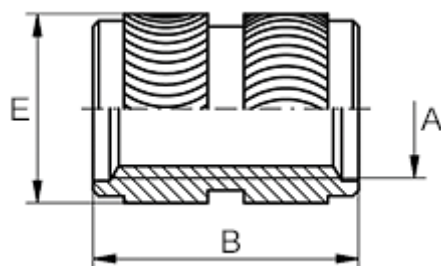

Data Sheet

Article number: 12863000020800
Description: KLEE coil 863 000 020.800
M2 Brass

Measures

Female thread A	= M2
Length B	= 4.0
Min distance to edge	= 1.5
Outer diameter E	= 3.5
Recommended bore diameter W +0.1	= 3.2